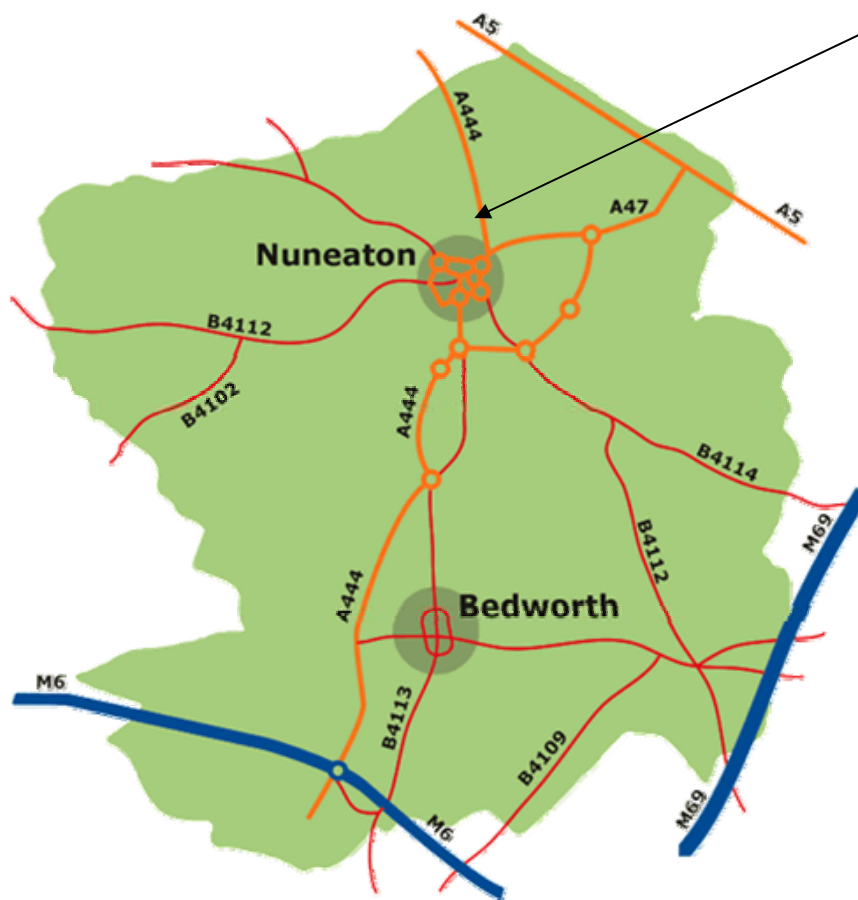

Take this road, the A444, that runs between Nuneaton & the A5

2nd Chance Furniture Re-Use

1a Weddington Terrace, Nuneaton, CV10 0AG Tel: 024 7632 6189 Fax: 024 7634 4965 mail: 2ndchance@ch1.org.uk www.ch1.org.uk

Chapter 1 is the trading name of [Christian Alliance Housing Association Limited](#)
Charity No. 293232. Company No. 1937003. TSA Regulator of Social Housing Registration H3658
Registered Office: 2 Exton Street, London, SE1 8UE